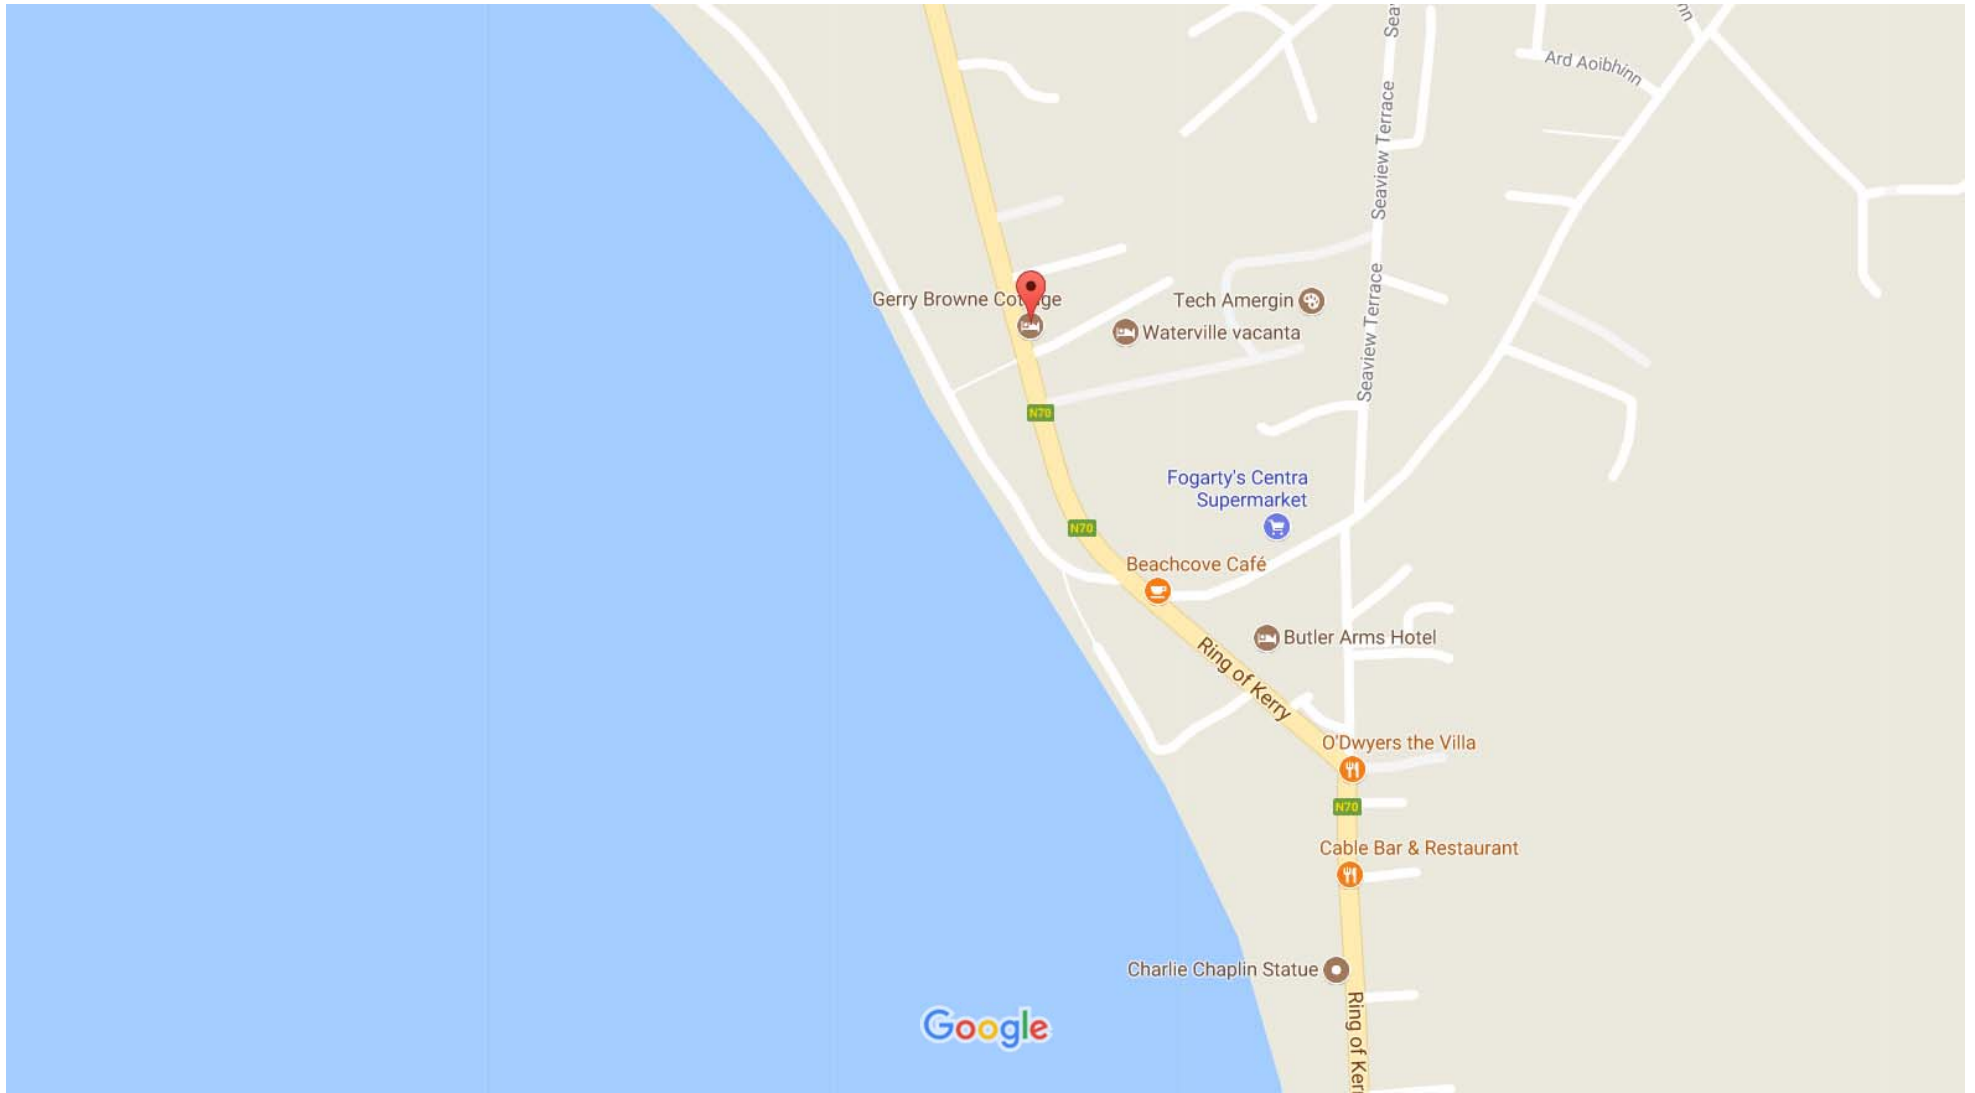

Google Maps Waterville

Map data ©2017 Google United States 200 ft

Waterville

Co. Kerry
Ireland

Partly Cloudy · 59°F
7:34 PM

Quick facts

Waterville is a village in County Kerry, Ireland, on the coast of the Atlantic Ocean.

Population: 1,000

Area: 100

Hotels available: [View Hotels](#)