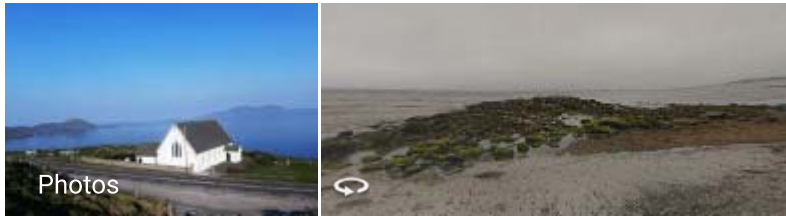

Google Maps Waterville

Map data ©2017 Google United States 200 ft

Waterville

Co. Kerry
Ireland

Partly Cloudy · 59°F
7:34 PM

Quick facts

Waterville is a village in County Kerry, Ireland, on the coast of the Atlantic Ocean.